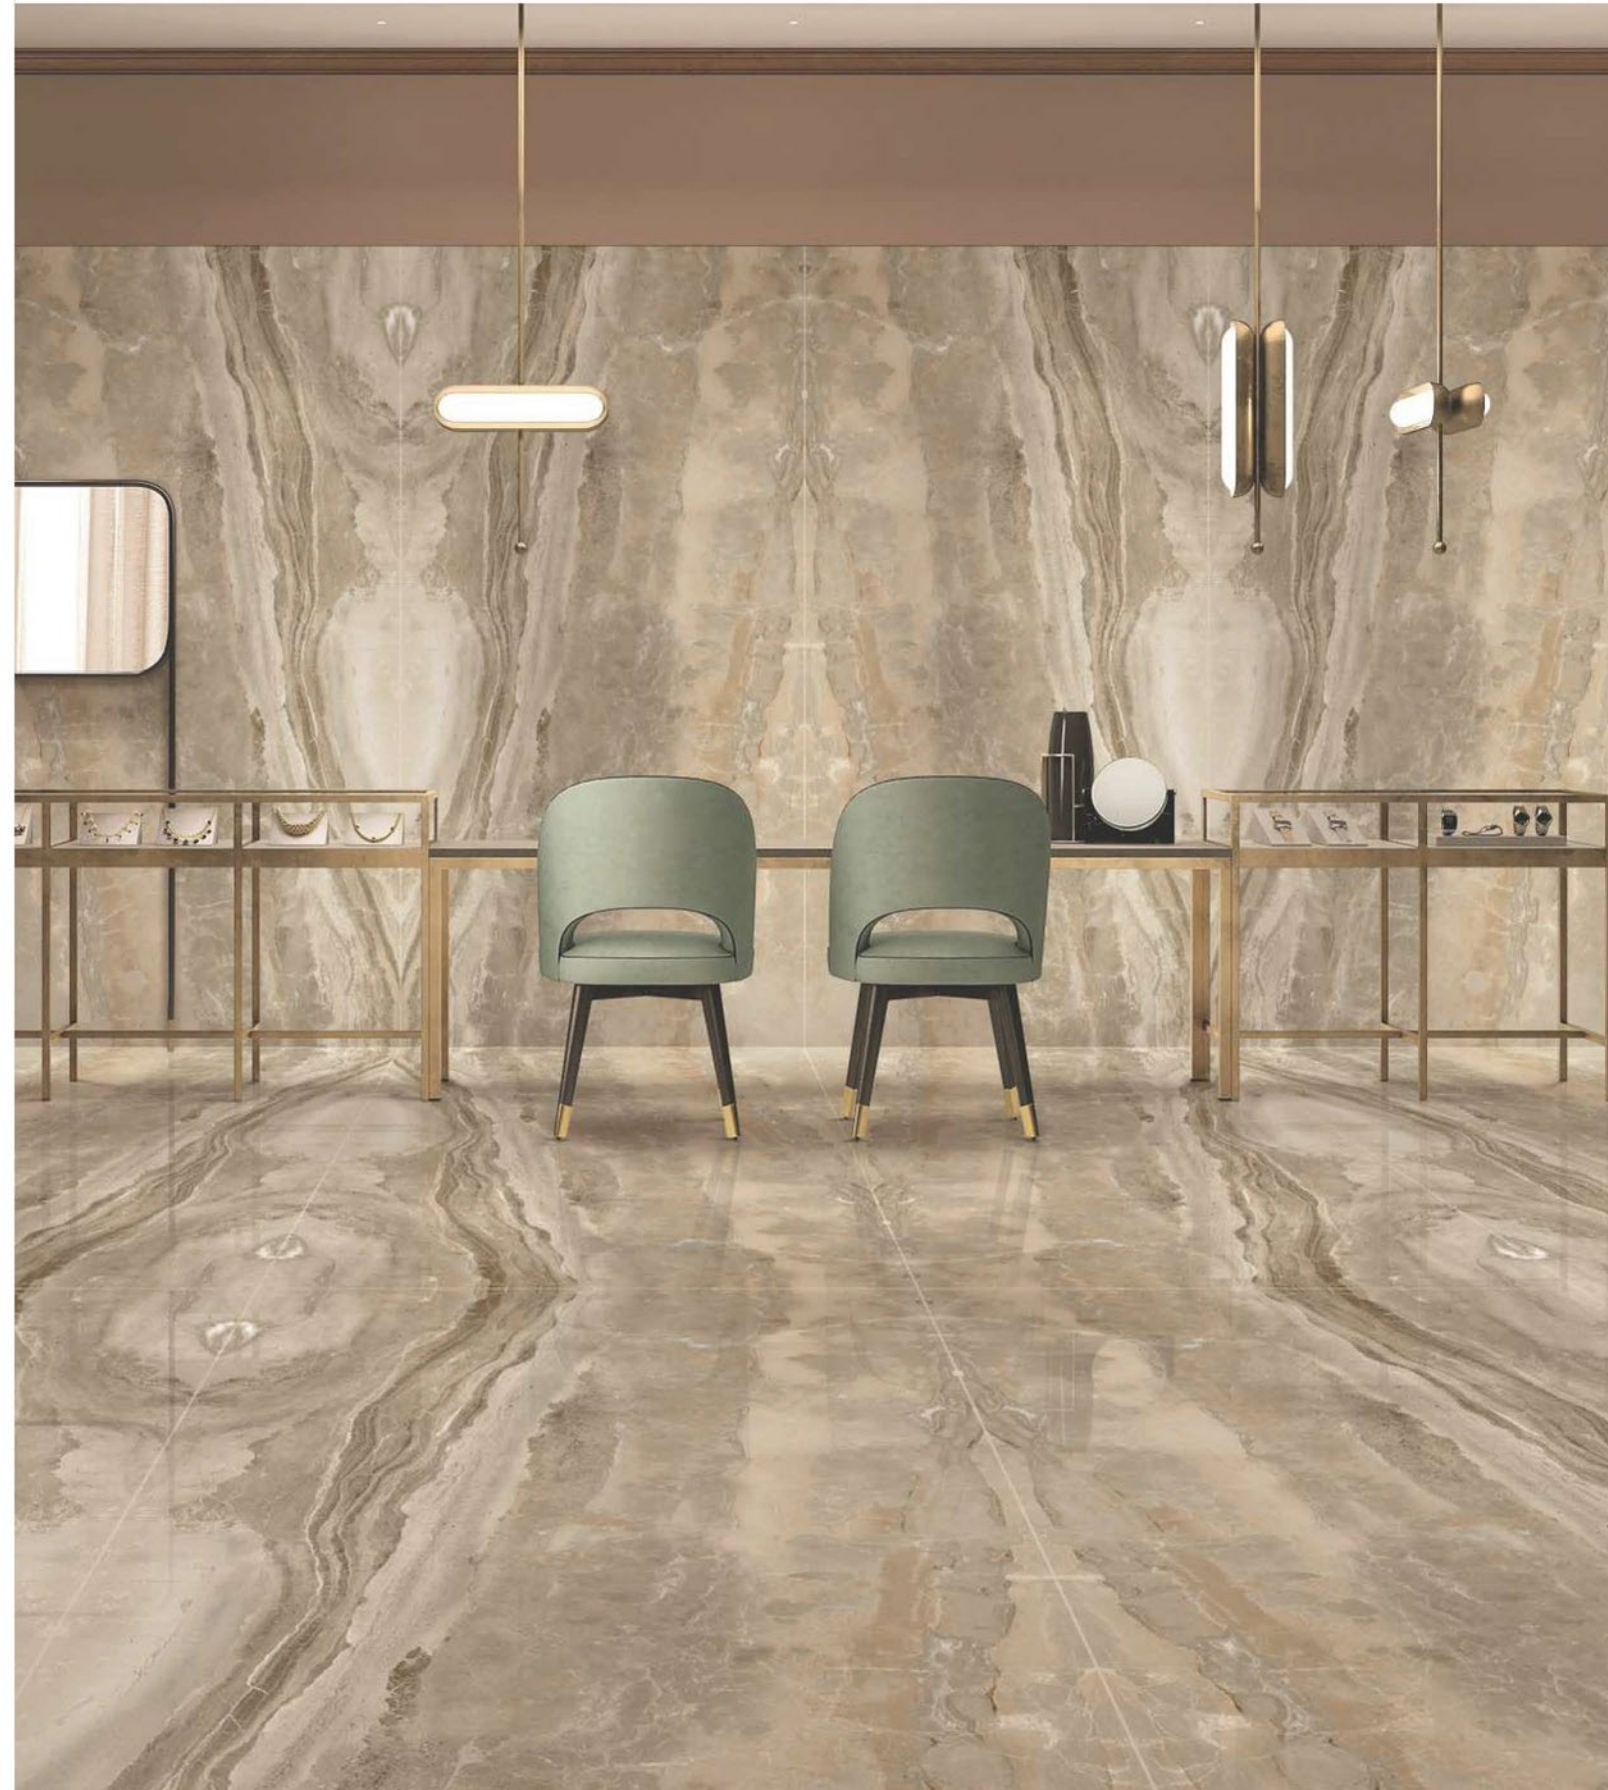

**120x
240cm**

\ MOONSTONE BEIGE

Finish \
POLISHED

Technical features \

**120x
240cm**

\ TRAVERTINO CLASSICO

Finish \
POLISHED

Technical features \