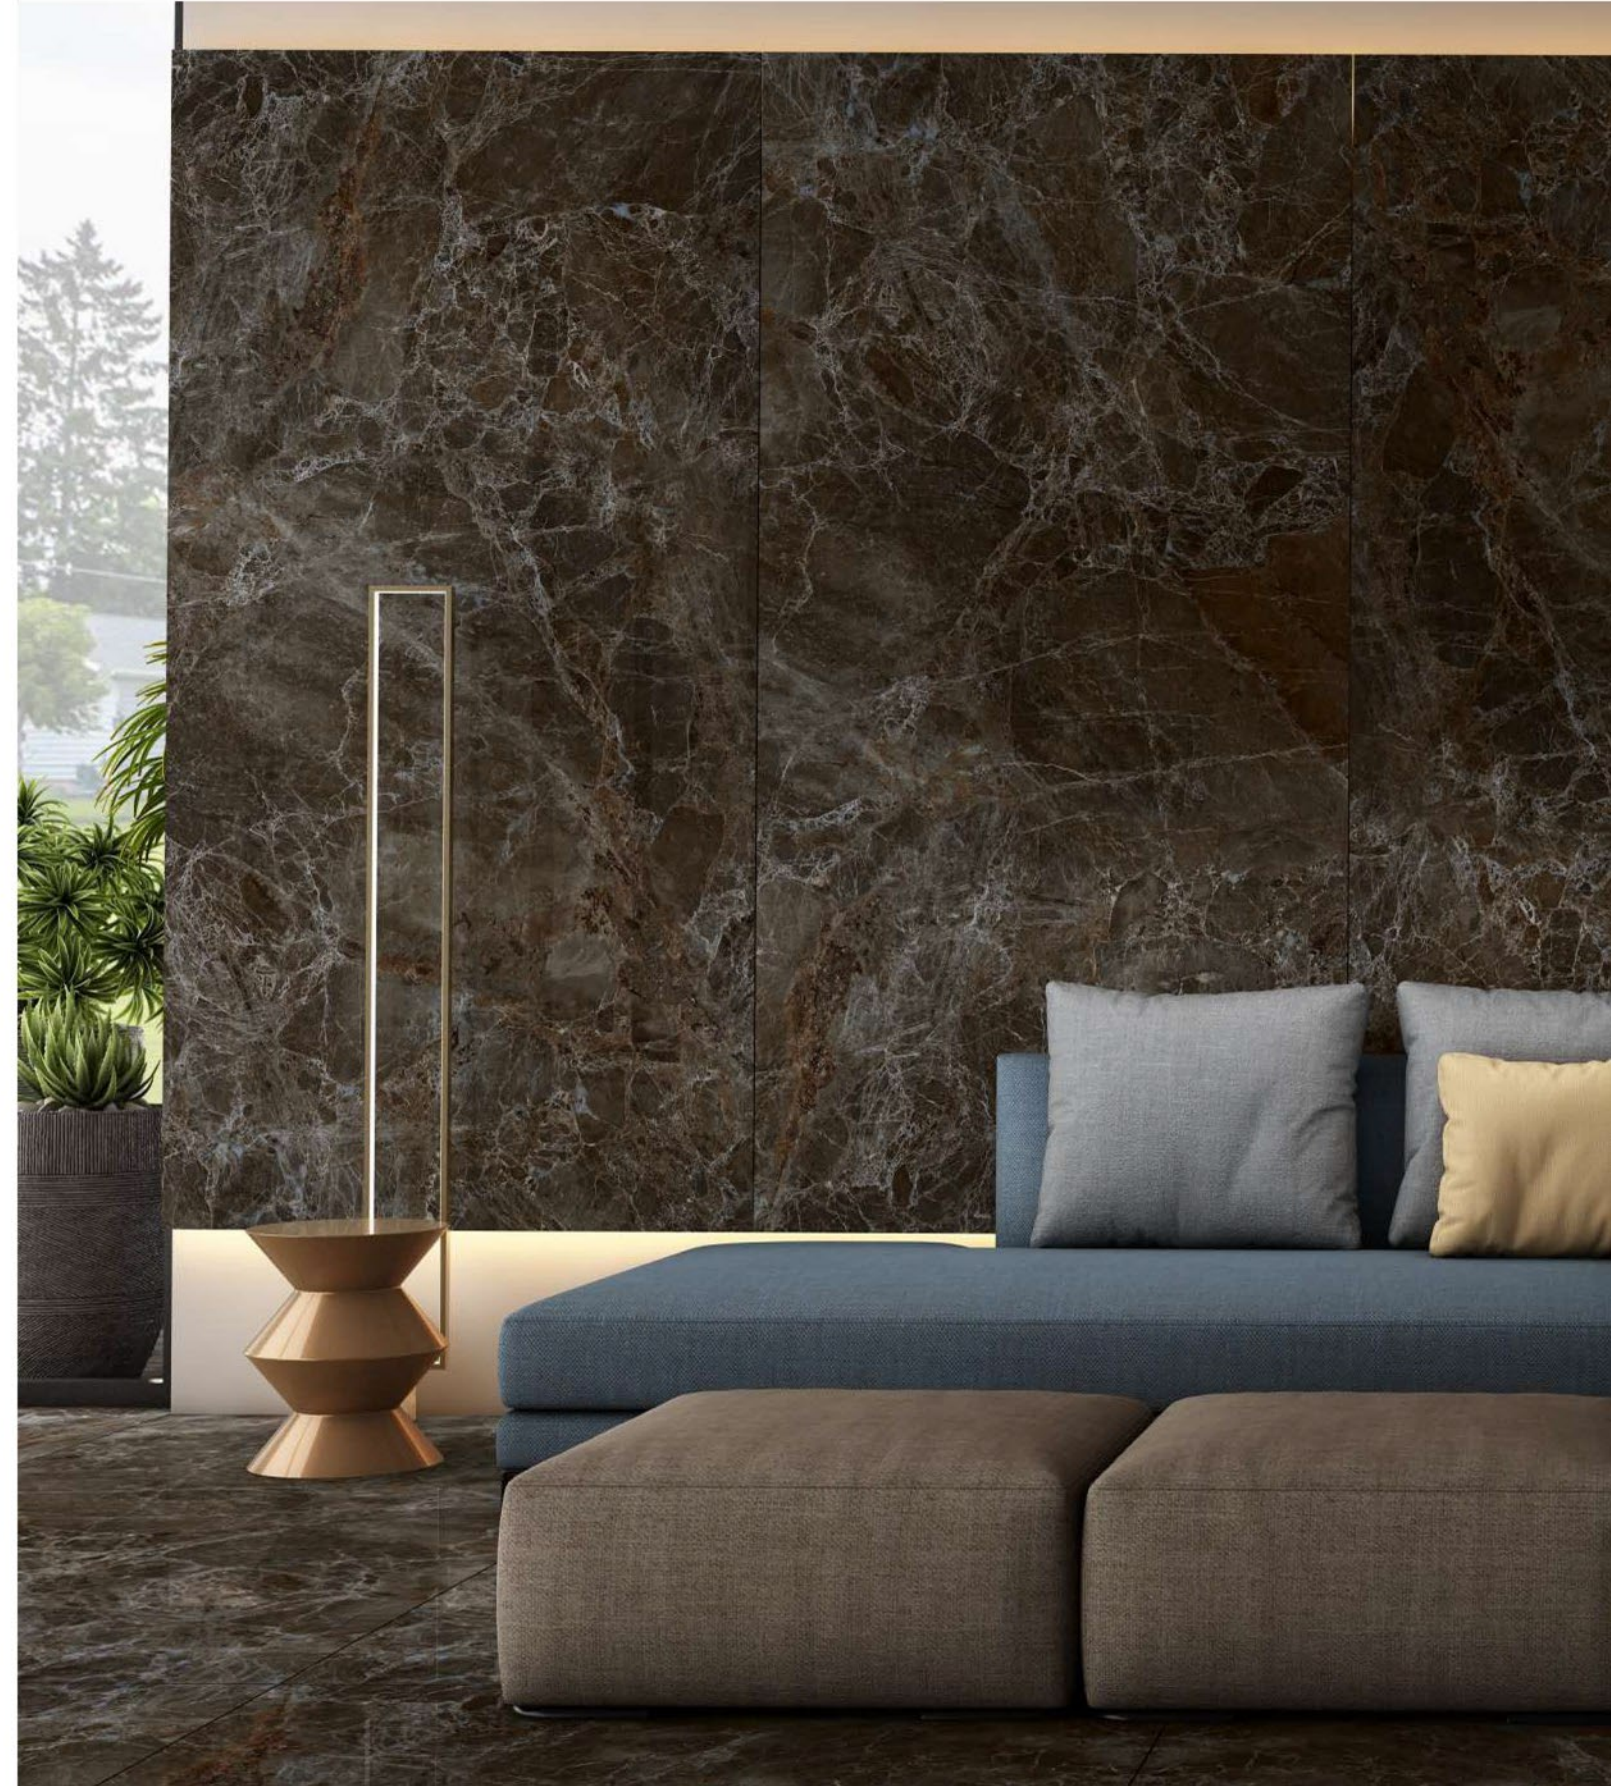

Finish \
HIGH GLOSS

Technical features \
MIN. 3MM SPACER

9MM THICKNESS

LIVING SPACE

COMMERCIAL SPACE

PUBLIC SPACE

COUNTER TOPS

WALL CLADDING

BUILDING FACADE

**120x
240cm**