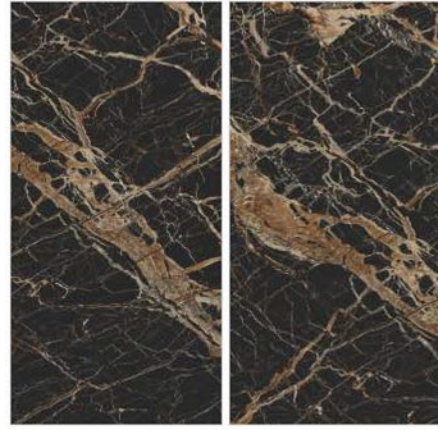

WALL CLADDING

BUILDING FACADE

**120x
240cm**

120x
240cm

\ ESTRADA

Finish \
HIGH GLOSS

Technical features \

**120x
240cm**