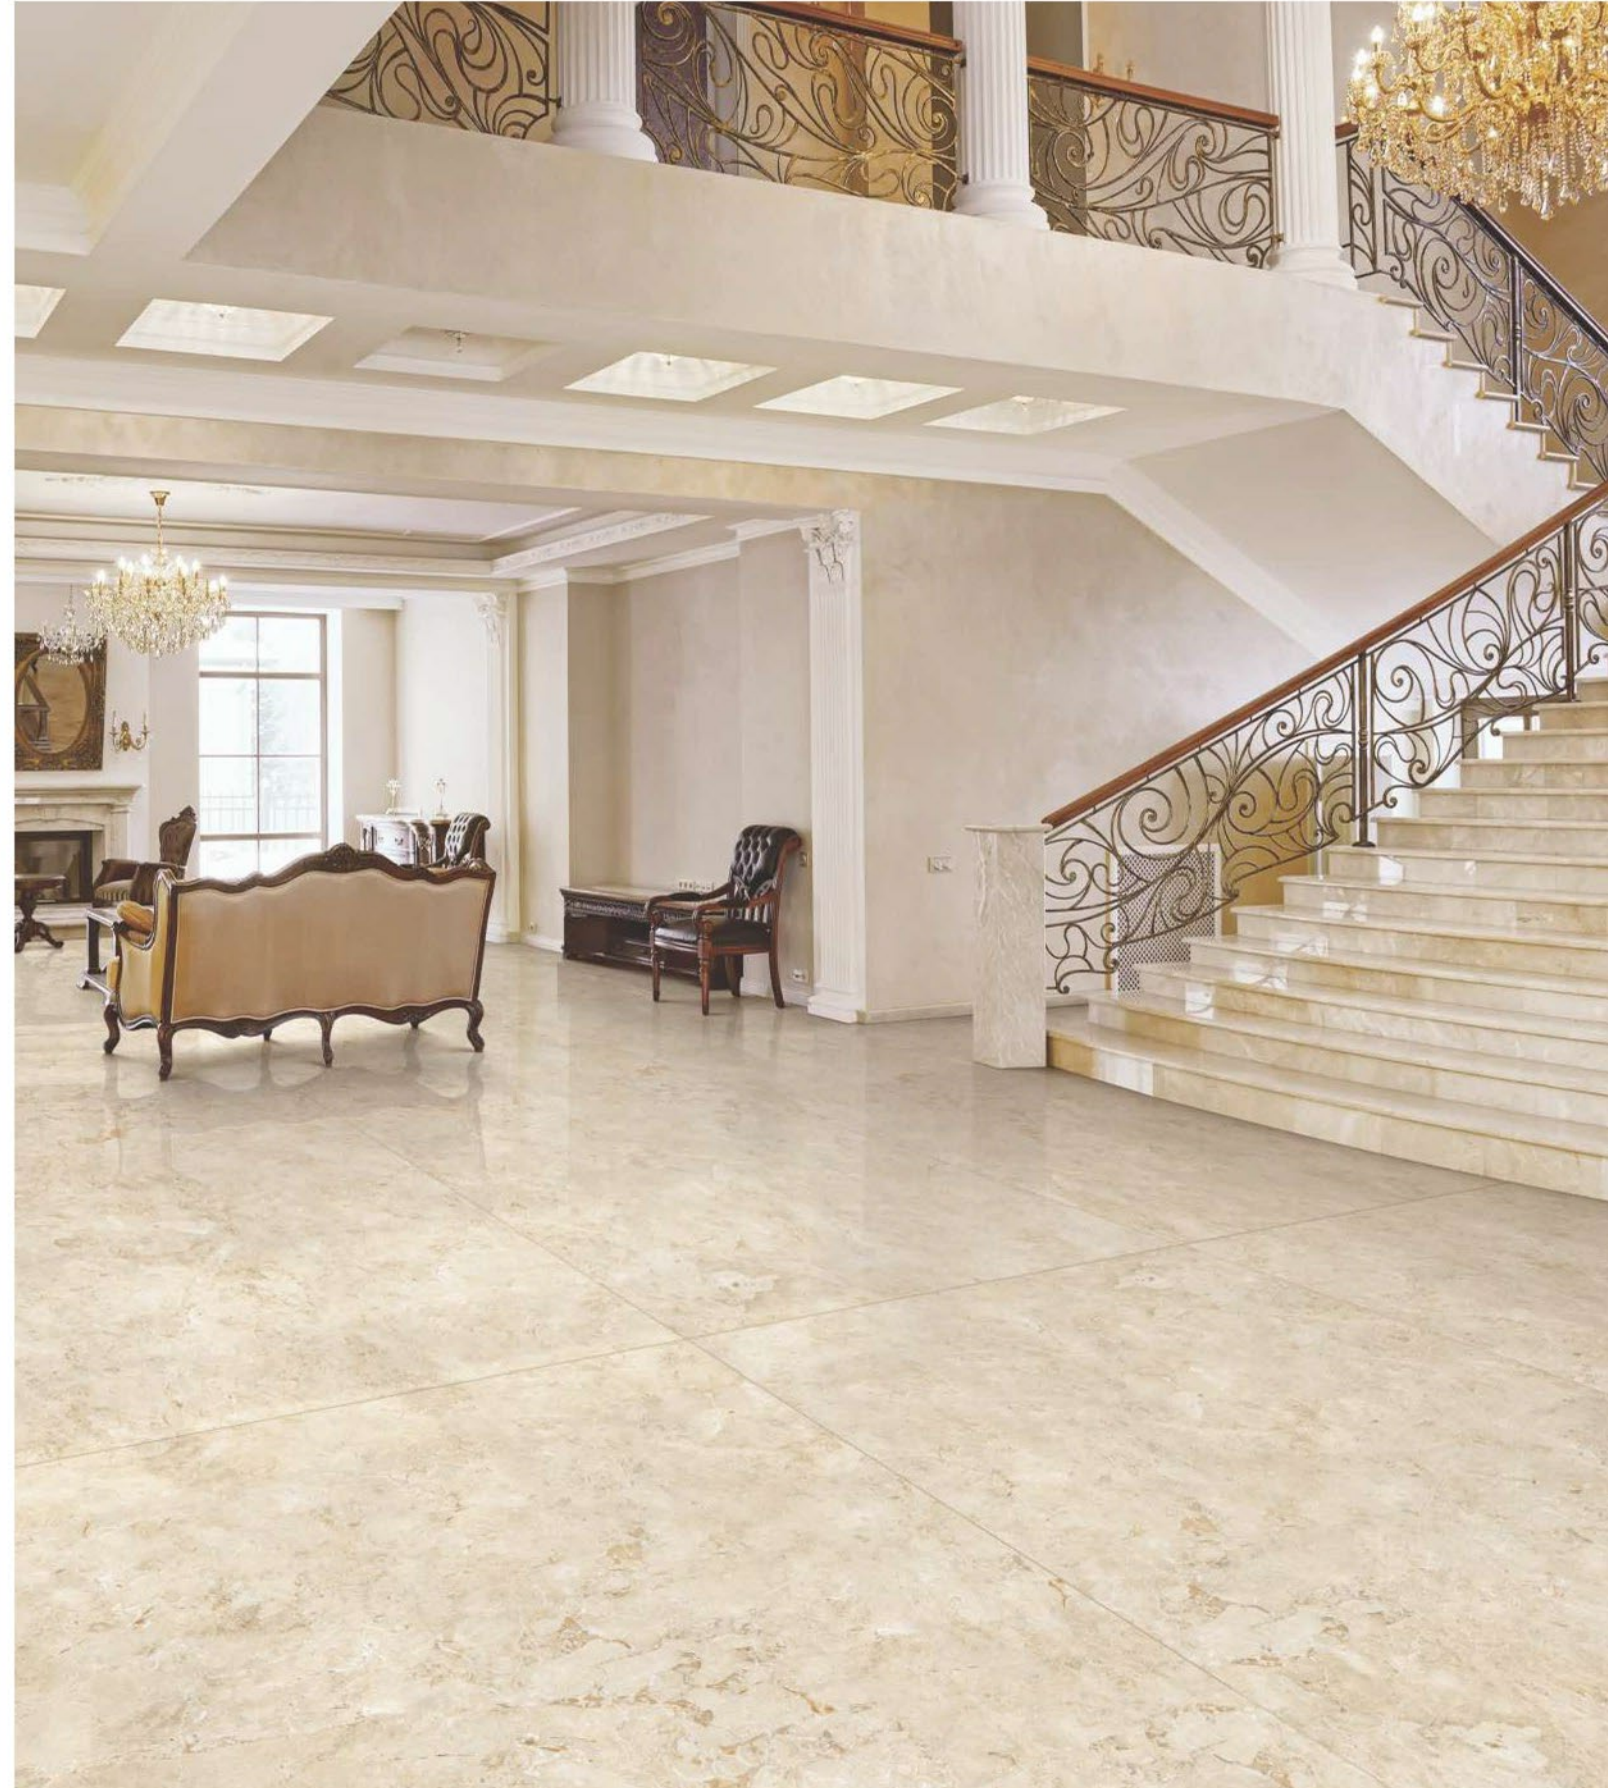

Finish \
POLISHED

Technical features \