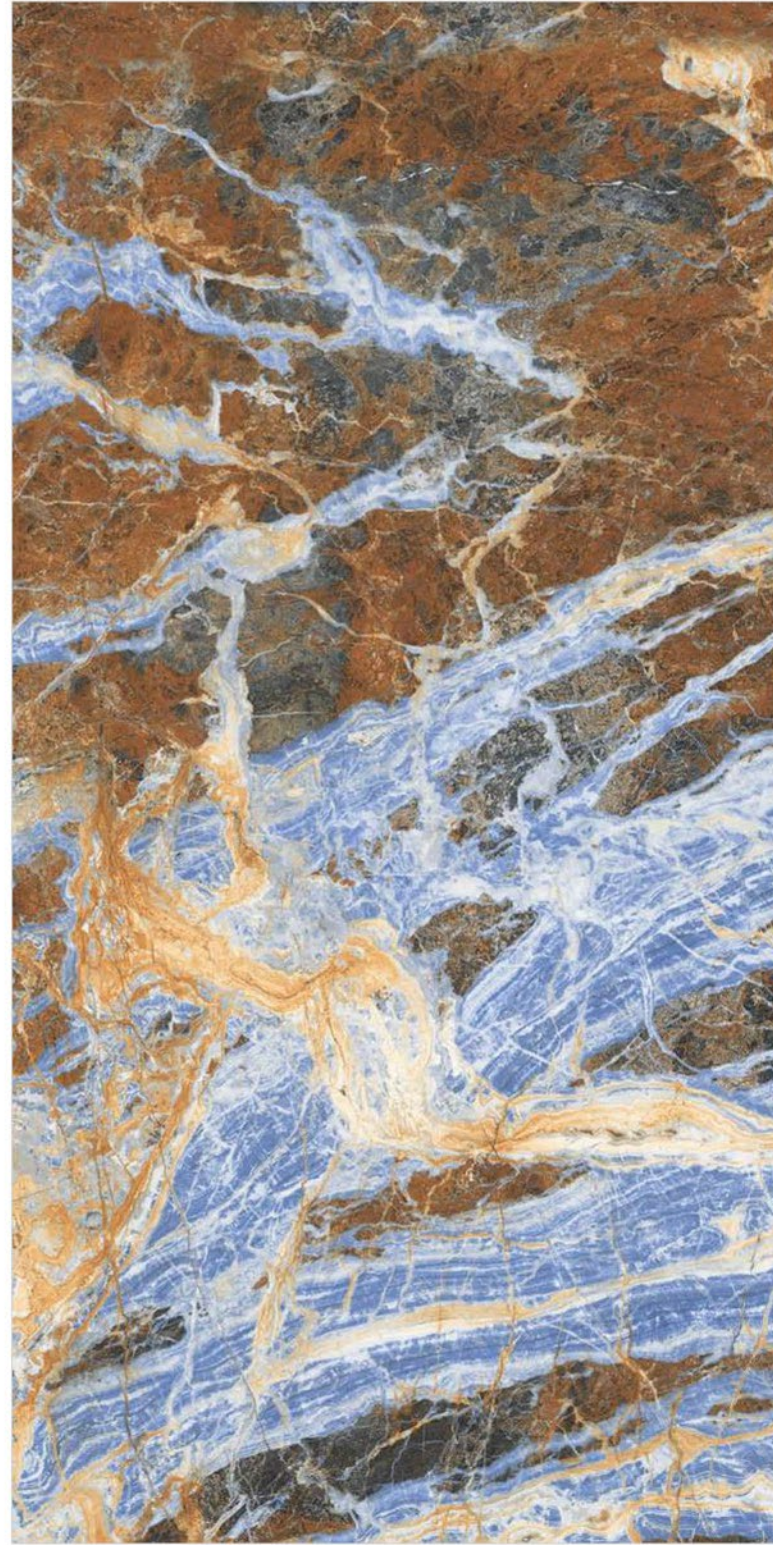

\ RAINBOW ROCK

Finish \
HIGH GLOSS

Technical features \

**120x
240cm**