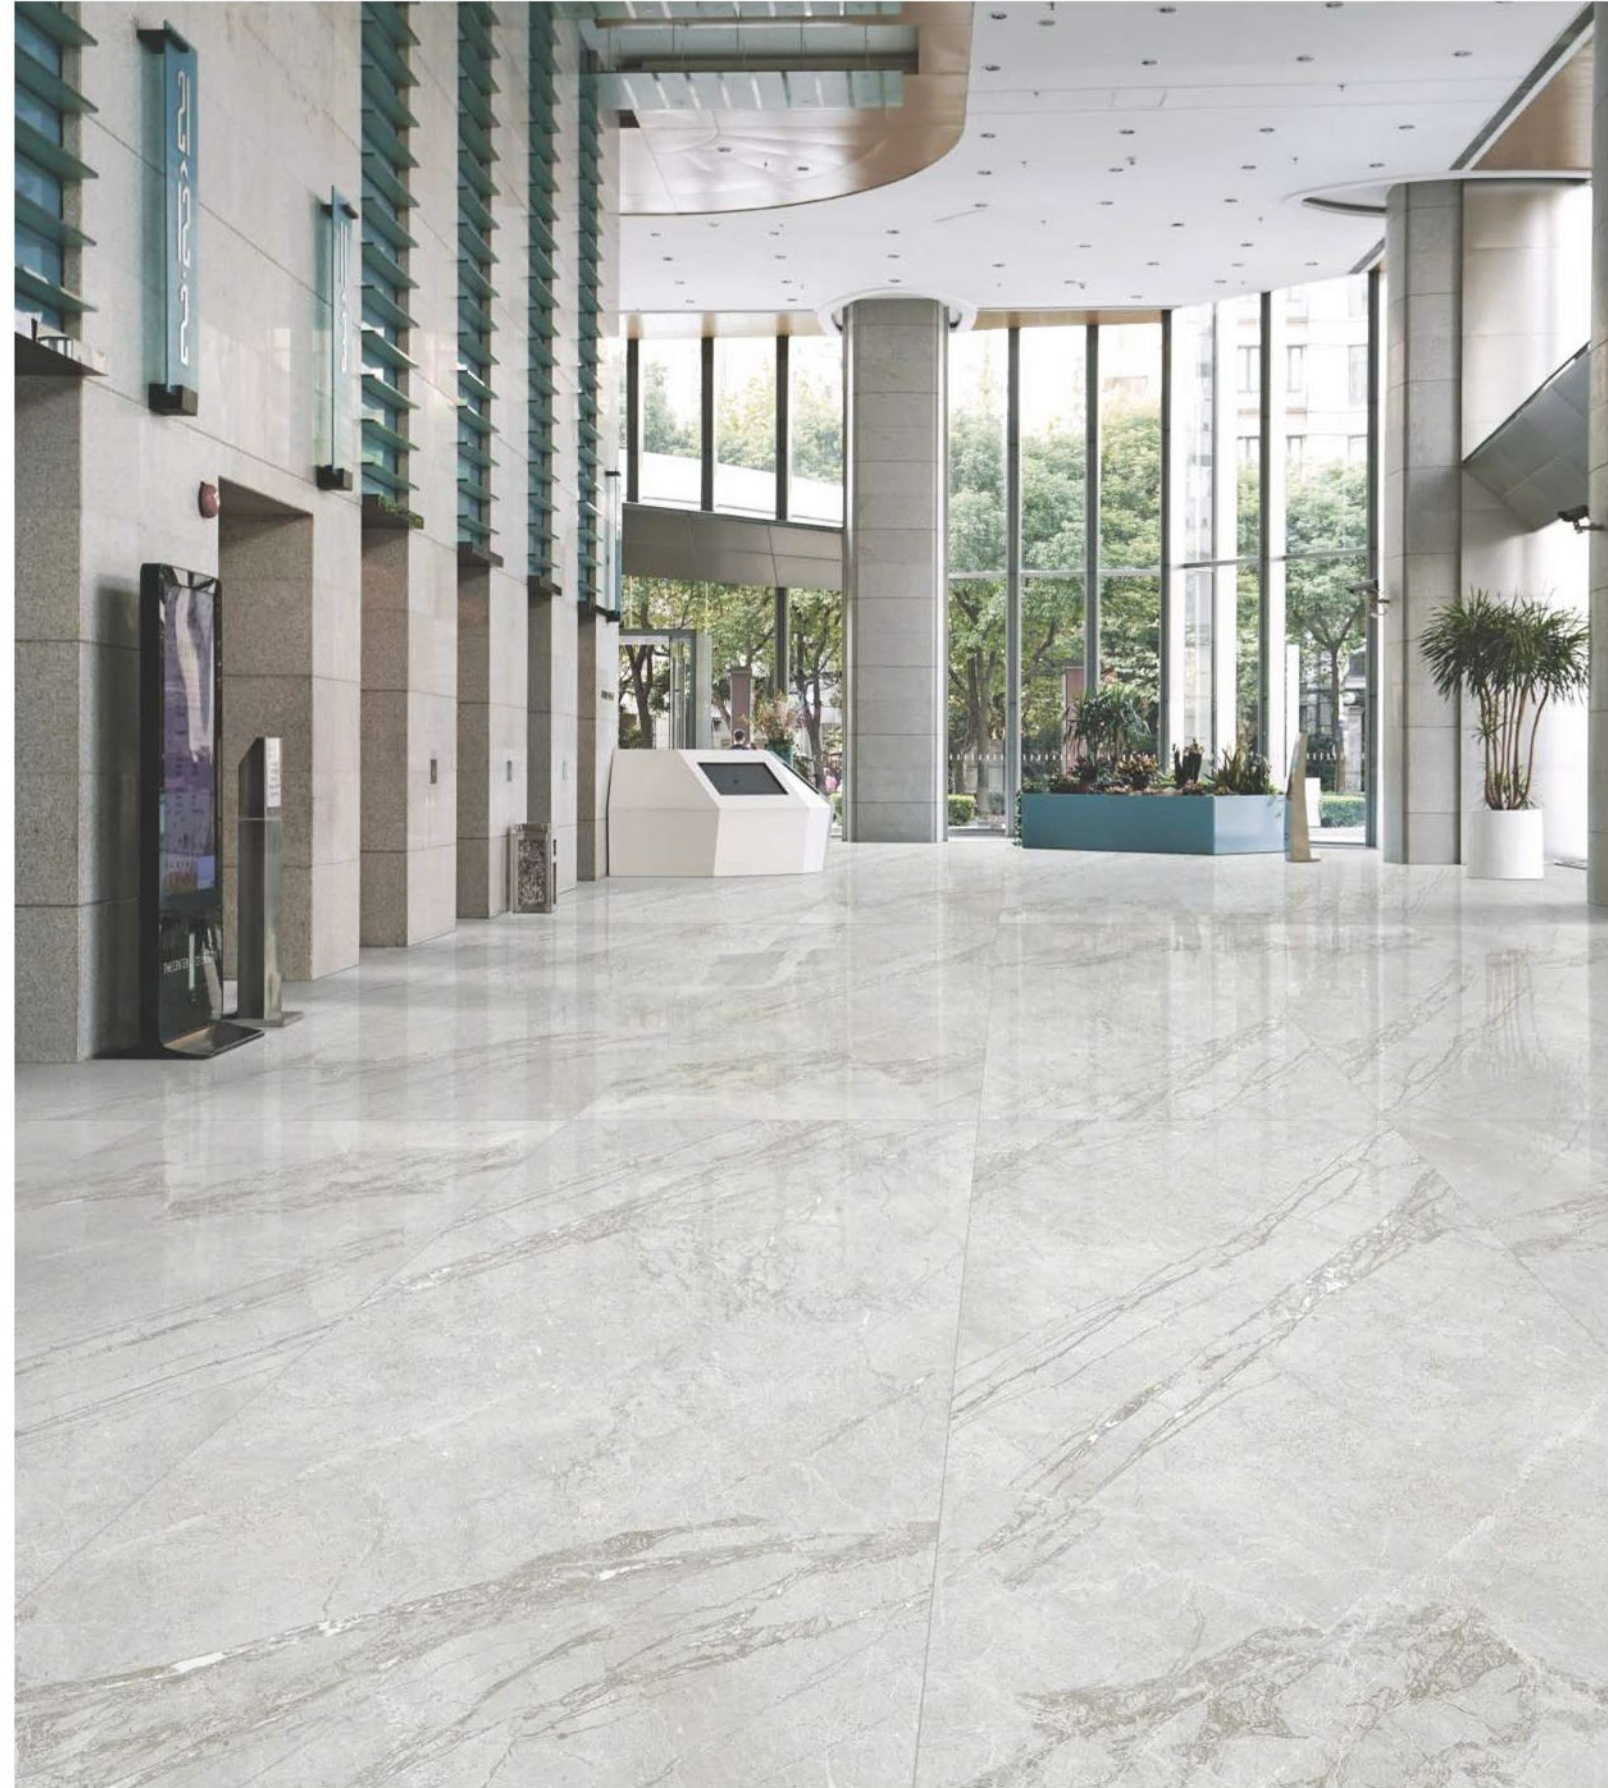

Finish \
POLISHED

Technical features \

- MIN. 3MM SPACER
- 9MM THICKNESS
- LIVING SPACE
- COMMERCIAL SPACE
- PUBLIC SPACE
- COUNTER TOPS
- WALL CLADDING
- BUILDING FACADE

**120x
240cm**