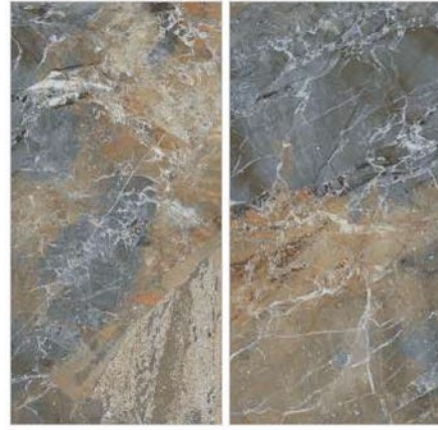

\ BLUE BRESCIA