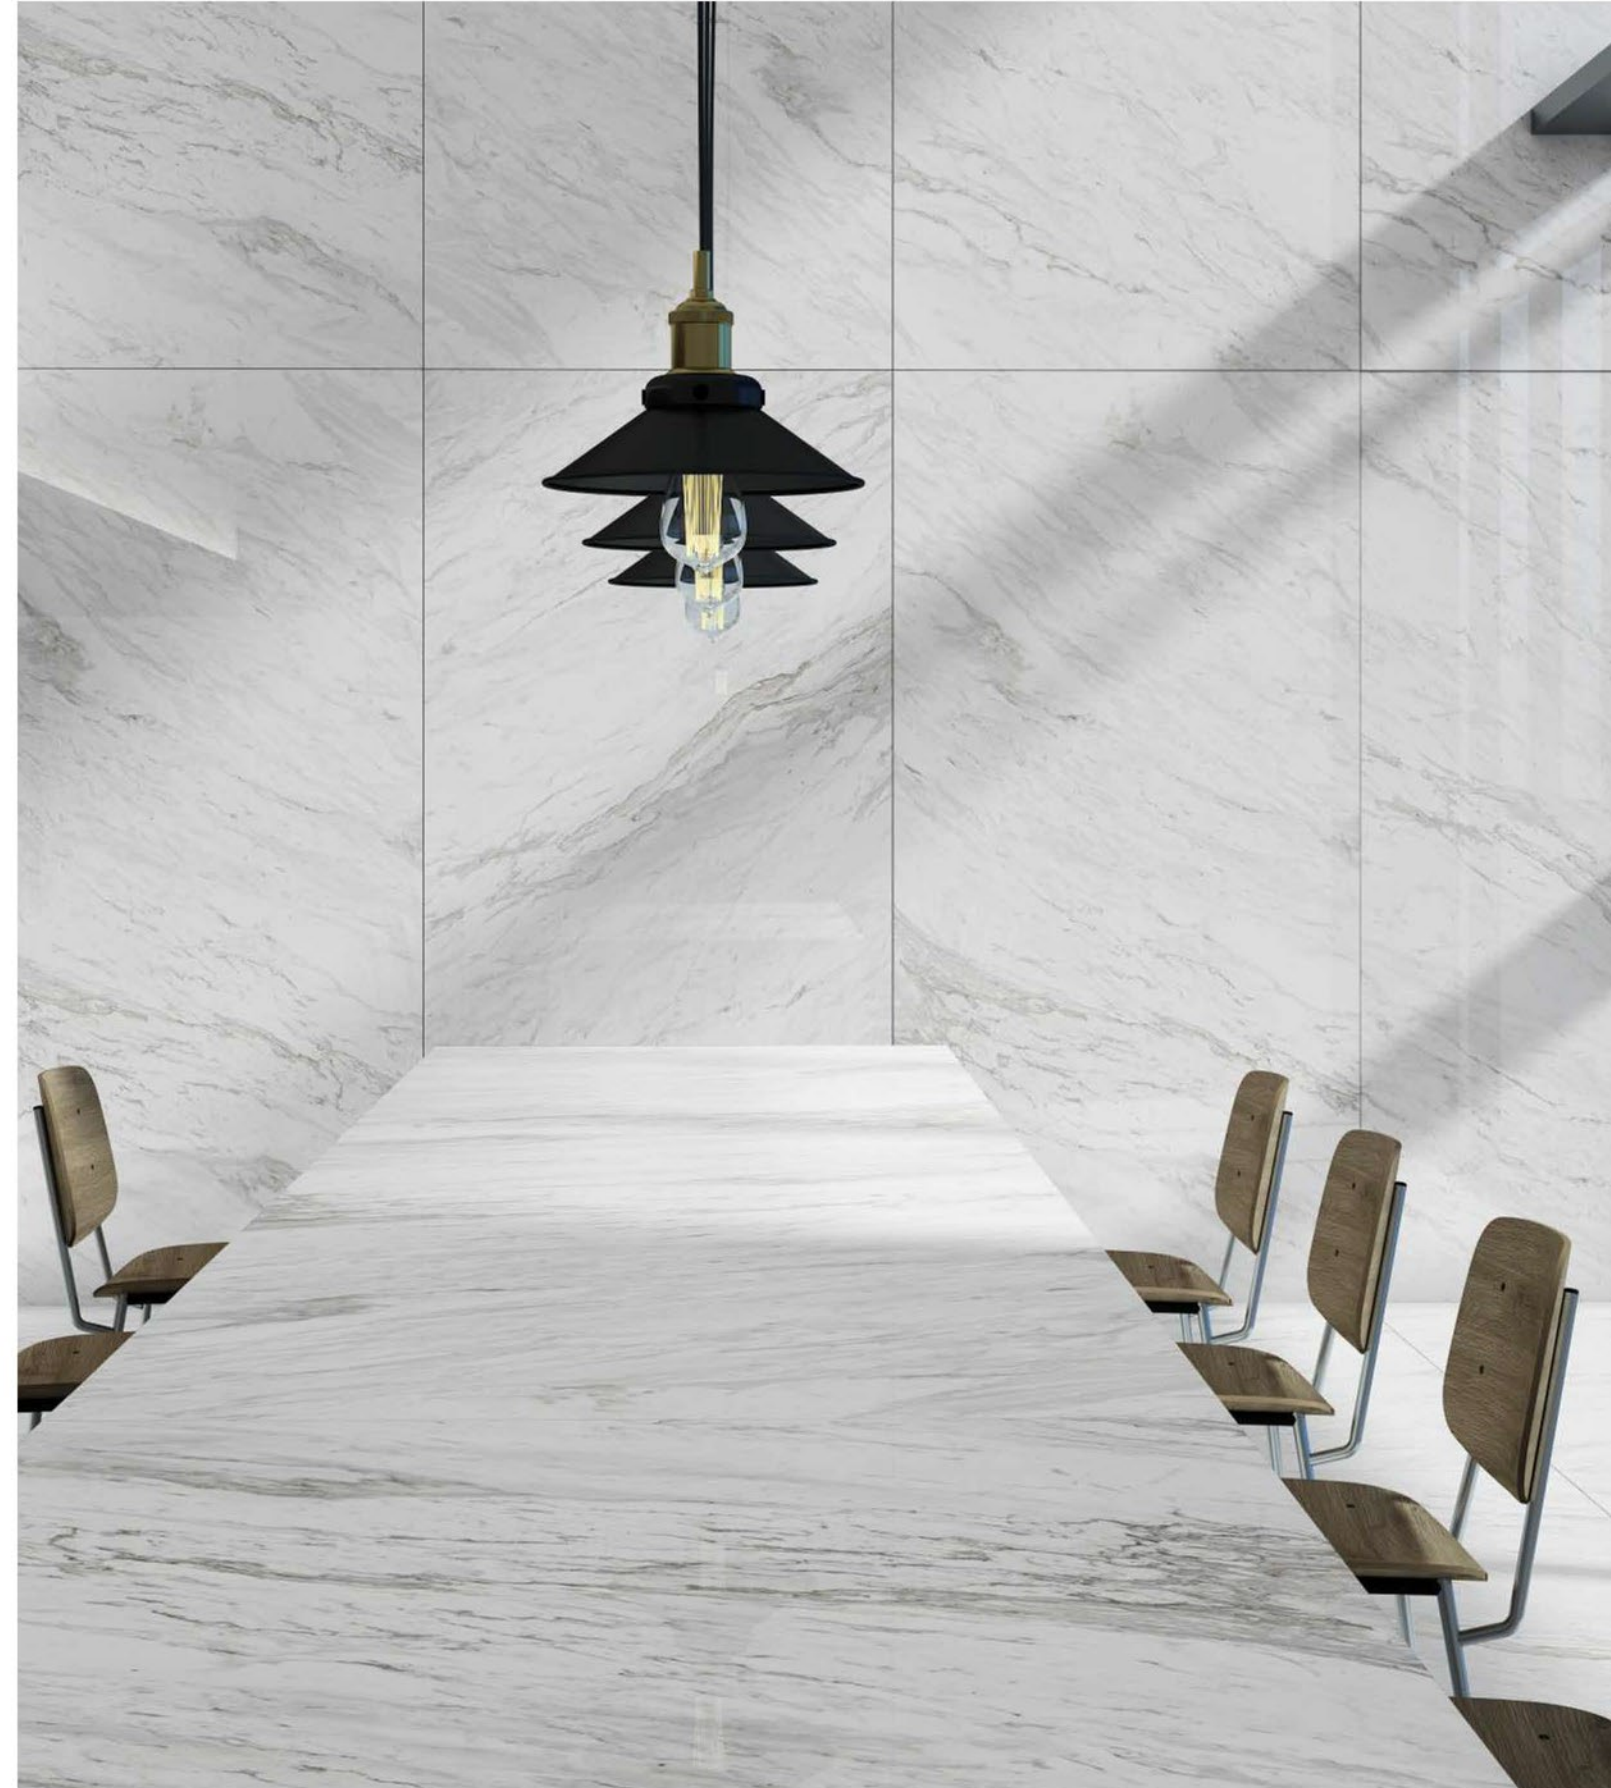

COUNTER TOPS

WALL CLADDING

BUILDING FACADE

**120x
240cm**

\ ROBINSON WHITE

Finish \
POLISHED

Technical features \

**120x
240cm**